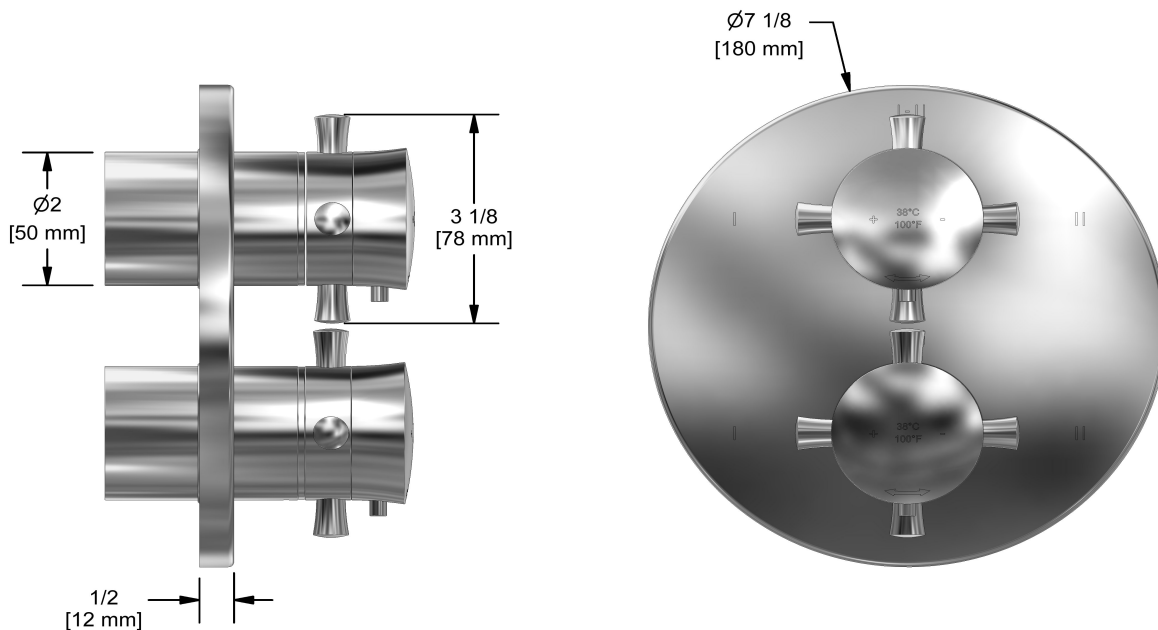

Specifications

Description

- Trim only

Available colors

- C : Chrome
- BN : Brushed Nickel (PVD)
- PN : Polished Nickel (PVD)

Certifications

- CSA B125.1
- ASME A112.18.1
- ASSE 1016
- CMR248 Approval

4-way Type T/P coaxial valve trim
TEDTM46+

UPC®

Sizes, models and finishes may differ from those presented.

Warranty

This Riobel Inc. product you have purchased carries a Limited Lifetime Warranty on the chrome, PVD finish, blacks and all working parts and is guaranteed from the initial purchase date against all manufacturing defects. All other finishes, including plastic components, are guaranteed for one year. All electric and/or electronic parts are covered by a 5-year limited warranty. The warranty offered on our products will be honored only if the installation is performed by a certified master plumber.